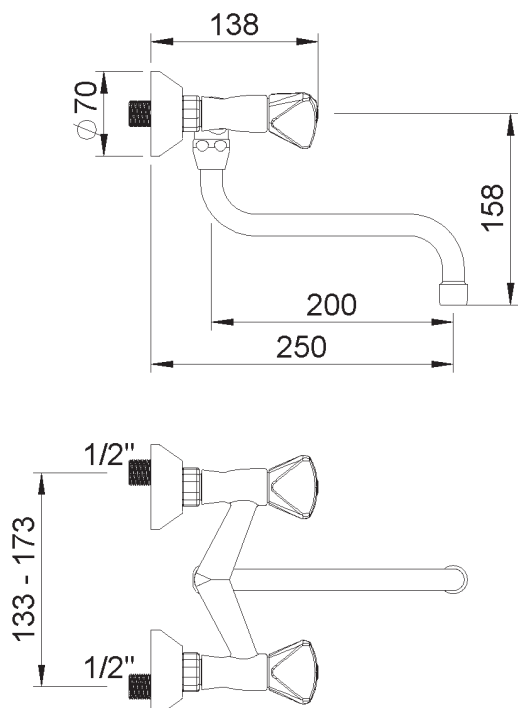

PRODUCT TECHNICAL SHEET

Collection :

TRIO

Ref. :

1001.--.21

Mélangeur cuisine mural, bec mobile en-dessous

Wand keukenmengkraan, draaibare uitloop onderaan

Wall-mounted kitchen mixer, swivel spout under

Picture

Product details

Weight : 1,9 kg

Internal mechanism : 1/3 turn compression valve

Technical drawing

RA0.V01