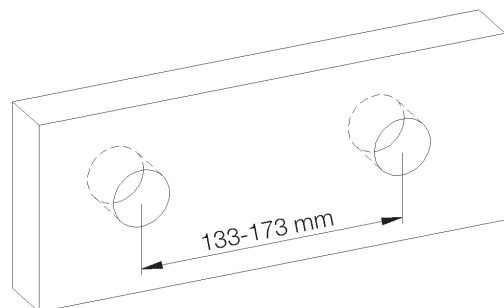

Picture

Product details

Weight : 1,9 kg

Internal mechanism : 1/3 turn compression valve

Technical drawing

RA0.V01